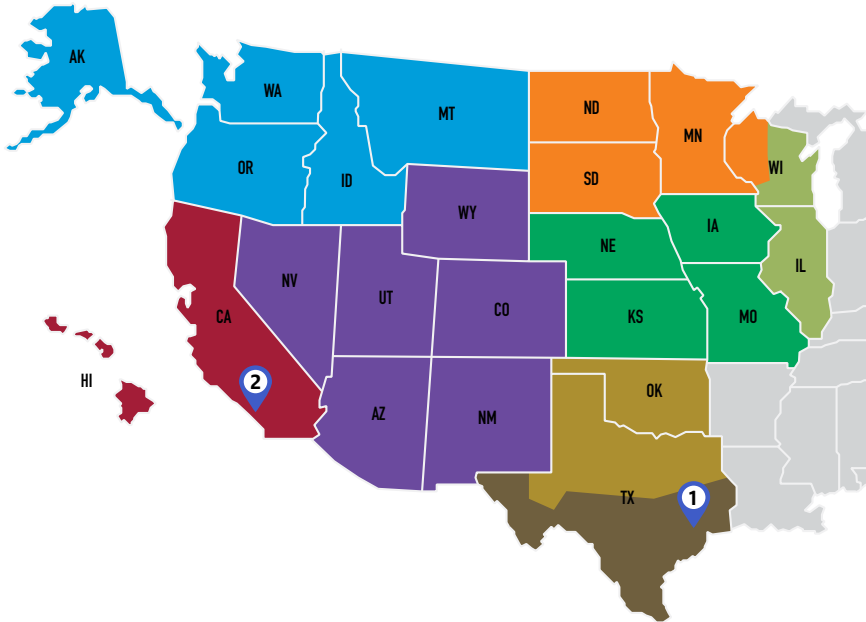

SALES/PRODUCT ENGINEERS & TRAINERS

ACCOUNT MANAGER TEAM LEAD
Vesko Radulovic
713.581.9244
Vesko.Radulovic@us.i-pro.com

DISTRICT SALES MANAGER
Brian Friedman (W3, W7, W8)
805.506.9990
Brian.Friedman@us.i-pro.com

MANAGER OF SALES ENGINEERING
Mel Schantz
551.482.8664
Mel.Schantz@us.i-pro.com

SALES ENGINEERS

	Rick Garza	281.753.2465	Ricardo.Garza@us.i-pro.com
	Ash Siyani	218.280.4510	Ash.Siyani@us.i-pro.com
	Seth Morgan	651.301.0788	Seth.Morgan@us.i-pro.com
	Luis Saldana	562.239.7047	Luis.Saldana@us.i-pro.com

PRODUCT ENGINEERS

Harry Yu	201.359.4771	Harry.Yu@us.i-pro.com

DISTRIBUTION MANAGER

Caleb Fischl
Caleb.Fischl@us.i-pro.com
713.581.9241

DISTRIBUTION MANAGER

Scott O'Dea
Scott.Odea@us.i-pro.com
224.330.7109

TRAINERS

Michael Allbritton

Michael.Allbritton@us.i-pro.com
862.236.0935

US OFFICES

1. **Houston, TX Office**
   8550 Fallbrook, Suite 200
   Houston, TX 77064
2. **Anaheim, CA Office**
   2390 E. Orangewood Ave., Suite 490
   Anaheim, CA 92806