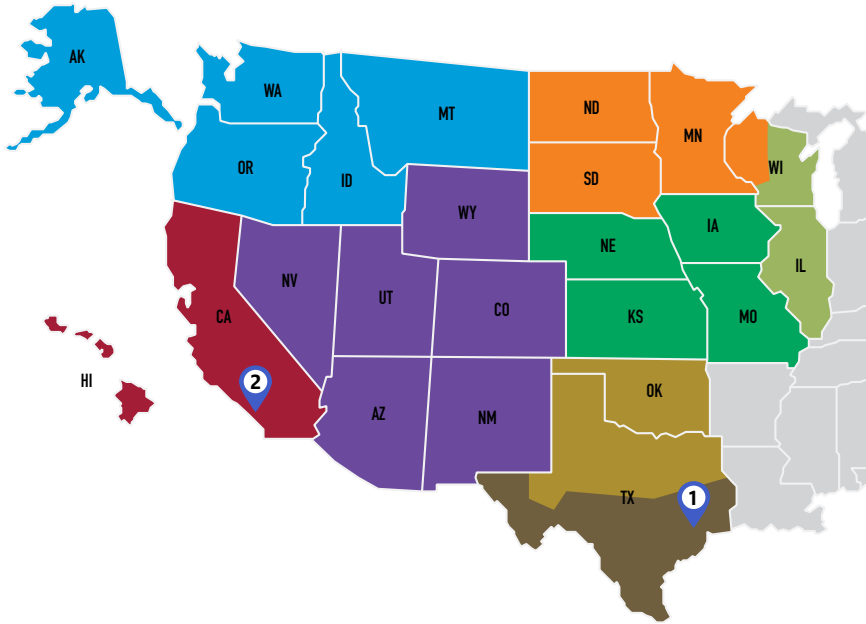

REGIONAL SALES MANAGERS, INSIDE SALES TEAM & TRAINERS

ACCOUNT MANAGER TEAM LEAD

Vesko Radulovic
713.581.9244
Vesko.Radulovic@us.i-pro.com

DISTRICT SALES MANAGER

Brian Friedman (W3, W7, W8)
805.506.9990
Brian.Friedman@us.i-pro.com

MANAGER OF SALES ENGINEERING

Mel Schantz
551.482.8664
Mel.Schantz@us.i-pro.com

W1	RSM	Trey Hisle	346.266.8412	Trey.Hisle@us.i-pro.com
		Pete Rampp	682.270.5555	Pete.Rampp@us.i-pro.com
	AM	Vesko Radulovic	713.581.9244	Vesko.Radulovic@us.i-pro.com
W2	RSM	Dustin Jeske	713.581.9232	Dustin.Jeske@us.i-pro.com
		Pete Rampp	682.270.5555	Pete.Rampp@us.i-pro.com
	AM	Naji El Nassar	713.581.9234	Naji.Elnassar@us.i-pro.com
W3	RSM	Tad Reid	801.618.8759	Tad.Reid@us.i-pro.com
	AM	Chris Garcia	847.892.6998	Chris.Garcia@us.i-pro.com
W4	RSM	Matt Van Dillen	314.348.6382	Matthew.VanDillen@us.i-pro.com
	ARSM	Hannah Brauer	346.324.6589	Hannah.Brauer@us.i-pro.com
	AM	Ryan Baez	713.581.9358	Ryan.Baez@us.i-pro.com
W5	RSM	Michael Janousek	708.655.6864	Michael.Janousek@us.i-pro.com
	AM	Ryan Baez	713.581.9358	Ryan.Baez@us.i-pro.com
W6	RSM	Bill Bangtson	612.352.6008	Bill.Bangtson@us.i-pro.com
	AM	Casey McCauley	713.581.9278	Casey.McCauley@us.i-pro.com
W7	RSM	Patricio Baca	949.750.7001	Patricio.Baca@us.i-pro.com
	AM	Christian McConnell	713.581.9236	Christian.McConnell@us.i-pro.com
W8	RSM	Tonya Priestley	503.726.6819	Tonya.Priestley@us.i-pro.com
	AM	Christian McConnell	713.581.9236	Christian.McConnell@us.i-pro.com

DISTRIBUTION MANAGER

Caleb Fischl
Caleb.Fischl@us.i-pro.com
713.581.9241

DISTRIBUTION MANAGER

Scott O'Dea
Scott.Odea@us.i-pro.com
224.330.7109

TRAINERS

Michael Allbritton
Michael.Allbritton@us.i-pro.com
862.236.0935

US OFFICES

1. **Houston, TX Office**
   8550 Fallbrook, Suite 200
   Houston, TX 77064
2. **Anaheim, CA Office**
   2390 E. Orangewood Ave., Suite 490
   Anaheim, CA 92806