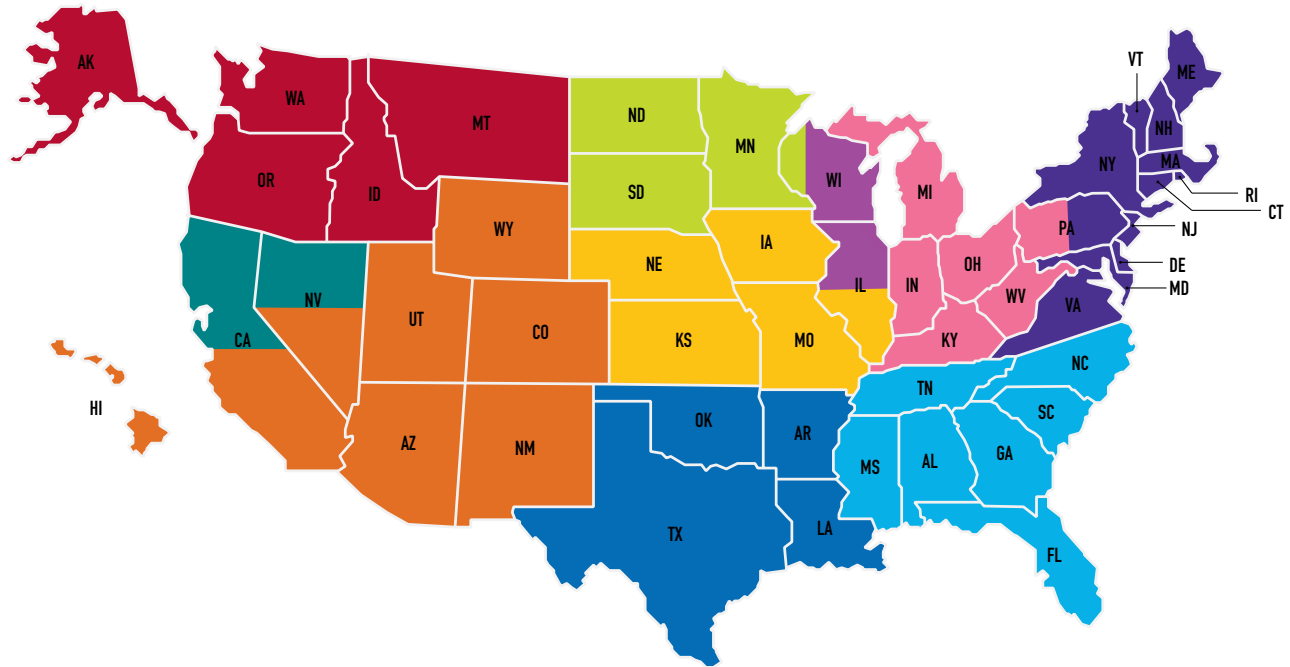

VIDEO SURVEILLANCE MANUFACTURER REP FIRM CONTACT MAP

■ OPEN

■ Streamline Technologies Inc. 916.295.4932 www.streamlinereps.net

■ Open Door, Inc. 602.284.8972 www.opendeye.com

■ BIT Sales Group 612.986.7902 www.bitsalesgroup.com