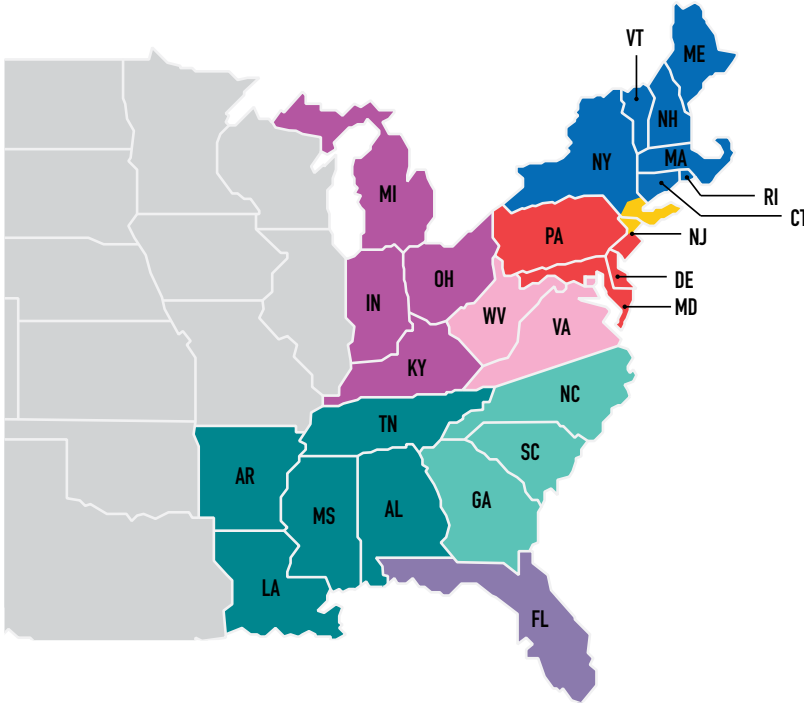

REGIONAL SALES MANAGERS, INSIDE SALES TEAM & TRAINERS

REGIONAL SALES DIRECTOR

Antoinette King
713.581.9281
Antoinette.King@us.i-pro.com

ACCOUNT MANAGER TEAM LEAD

Glenn Dunkirk
832.987.2413
Glenn.Dunkirk@us.i-pro.com