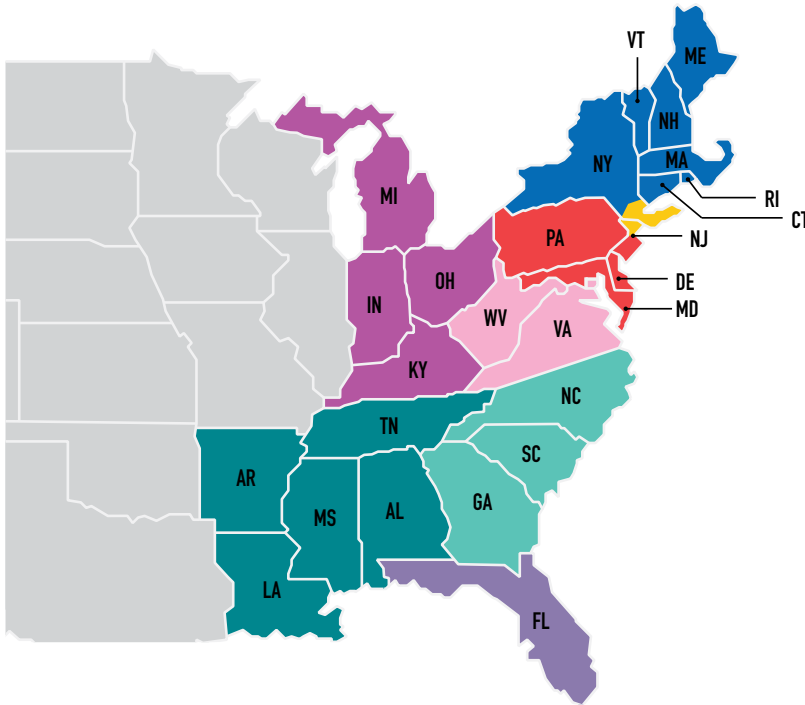

- Houston, TX Office**
8550 Fallbrook, Suite 200
Houston, TX 77064
- Anaheim, CA Office**
2390 E. Orangewood Ave., Suite 490
Anaheim, CA 92806

SALES/PRODUCT ENGINEERS & TRAINERS

REGIONAL SALES DIRECTOR

Antoinette King
713.581.9281
Antoinette.King@us.i-pro.com